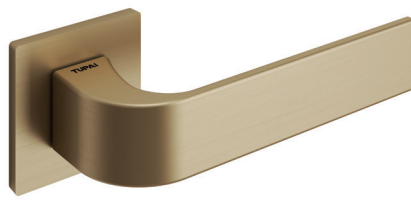

2732 5SQ

2002 5S

4158 5S

4251 5S

4155 5RE

3957 5S

4045 5S

4046 5S

4041 5S

4251 5S

3099 5RE

4084 5RE

4085 5RE

4049 5SQ

4086 5RE

4130 5RE

4155 5RE