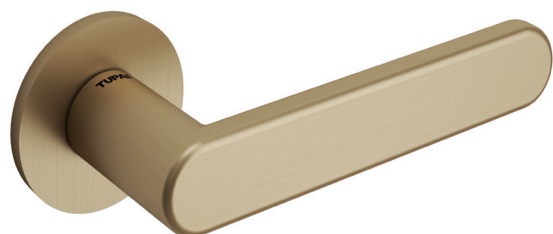

Minimalism with character.

With a geometric design – square, round or rectangular – the PRIVÉ models were created for contemporary environments, where simplicity stands out with elegance.

These three handle models, available with or without the PRIVÉ system, offer full application versatility throughout the home, adapting to different styles and requirements. With soft lines, balanced proportions and curved surfaces, they provide a comfortable tactile experience, combining functionality and aesthetics.

The installation of PRIVÉ models on doors with varying thicknesses requires the purchase of the corresponding PRIVÉ Emergency Spindle Kit, ensuring a perfect fit and reliable operation.

All models without the PRIVÉ system include the three keyhole options, ensuring flexibility without compromising on design.

Acabamentos disponíveis para todos os modelos

Available finishes for all models

3957 5S

Puxador par Opção sem o sistema PRIVÉ / Lever set Option without PRIVÉ system

Rosetas e botões de WC disponíveis: Escutcheons and Thumbturn available: