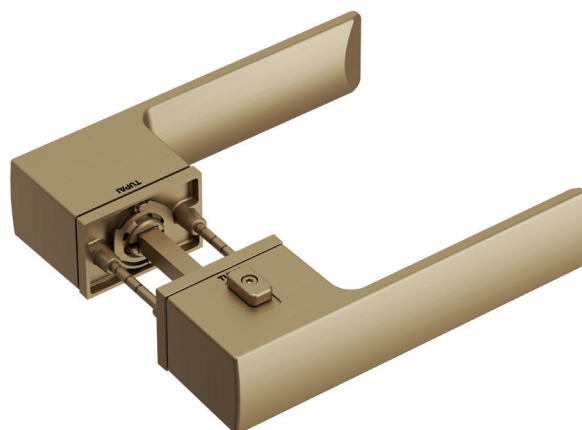

4084 PRIVÉ

Puxador par
Botão de Privacidade
Botão de Emergência
Adaptável para várias espessuras de porta

*Lever set
Locking Knob
Emergency Release
Can be adapted to different door thicknesses*

Kit Privé

38 - 45mm Standard	46 - 53 mm 4980	54 - 61mm 4982	62 - 69 mm 4984