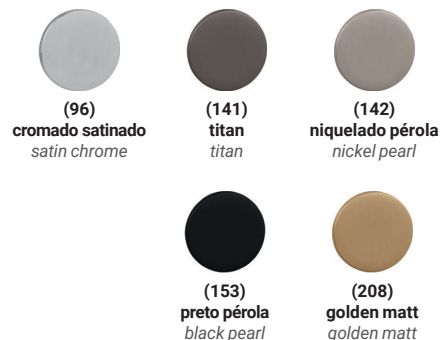

Minimalism with character.

With a geometric design – square, round or rectangular – the PRIVÉ models were created for contemporary environments, where simplicity stands out with elegance.

These three handle models, available with or without the PRIVÉ system, offer full application versatility throughout the home, adapting to different styles and requirements. With soft lines, balanced proportions and curved surfaces, they provide a comfortable tactile experience, combining functionality and aesthetics.

The installation of PRIVÉ models on doors with varying thicknesses requires the purchase of the corresponding PRIVÉ Emergency Spindle Kit, ensuring a perfect fit and reliable operation.

All models without the PRIVÉ system include the three keyhole options, ensuring flexibility without compromising on design.

Acabamentos disponíveis para todos os modelos

Available finishes for all models

3957 5S

Puxador par Opção sem o sistema PRIVÉ / Lever set Option without PRIVÉ system

Rosetas e botões de WC disponíveis: Escutcheons and Thumbturn available: